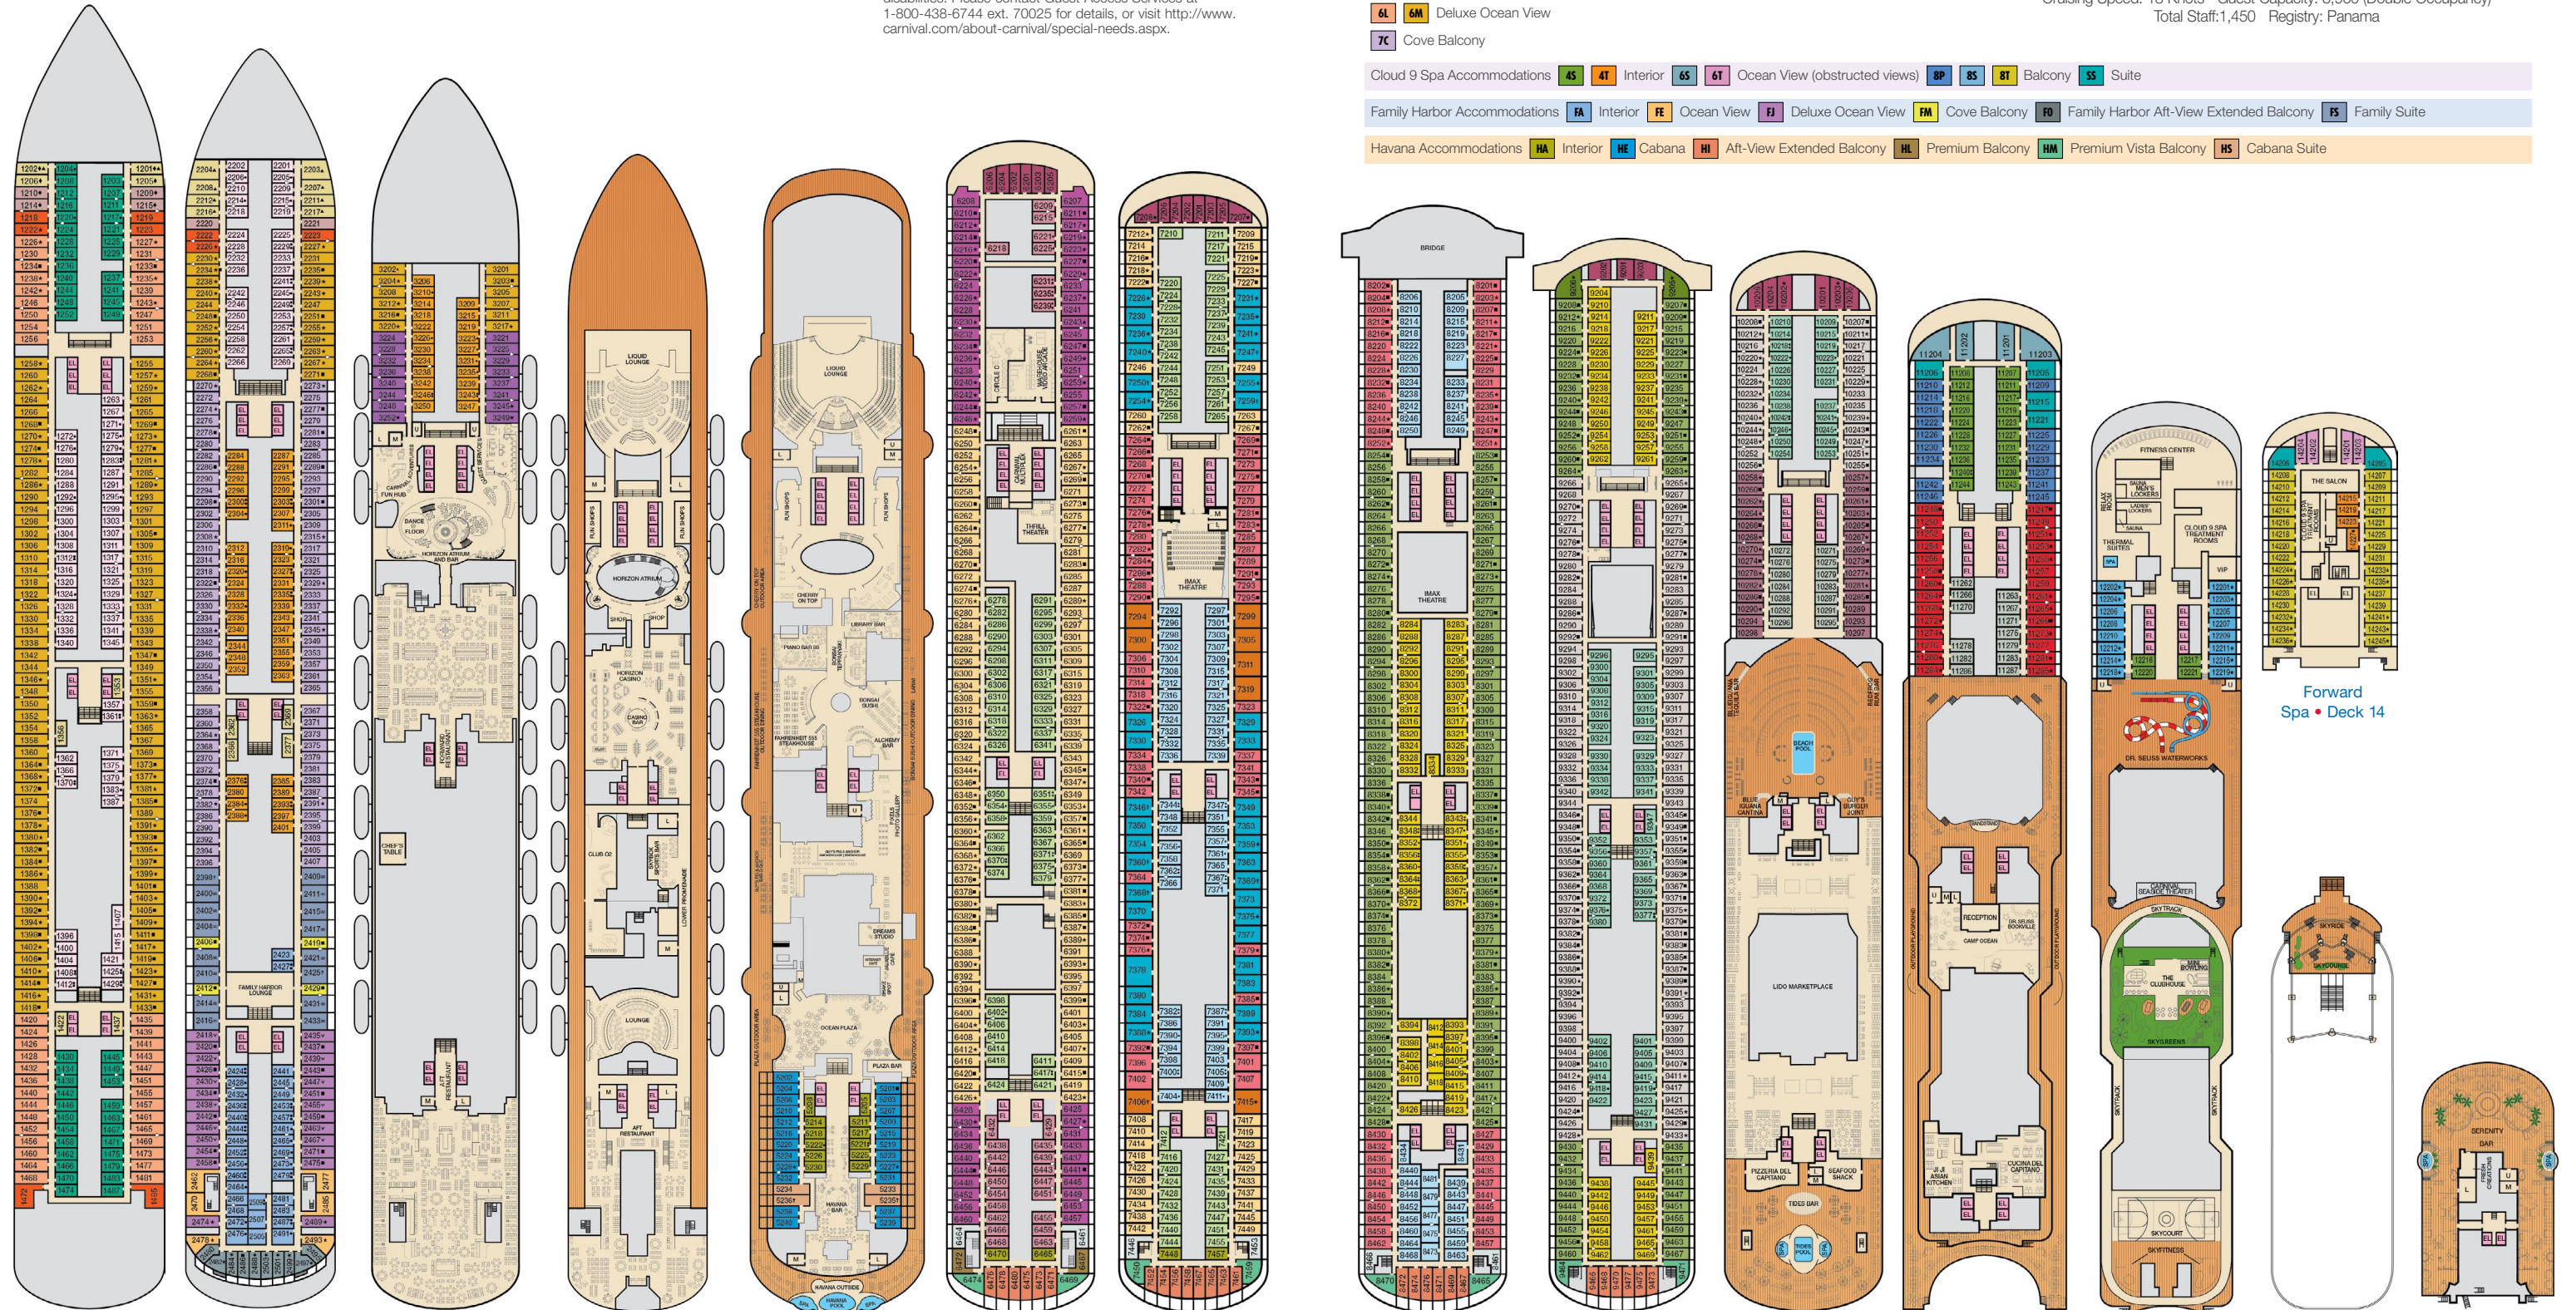

ACCOMMODATIONS SYMBOL LEGEND

- ▲ Twin Bed and Single Sofa Bed
- ★ 2 Twin Beds (convert to King) and Single Sofa Bed
- 2 Twin Beds (convert to King) and 1 Upper Pullman
- 2 Twin Beds (convert to King) and 2 Upper Pullmans
- 2 Twin Beds (convert to King), Single Sofa Bed and 1 Upper Pullman

CATEGORIES

- 1A Interior Upper/Lower
- P1 Porthole
- 4A 4B 4C 4D 4E 4F 4G 4H 4I Interior
- 4J Interior with Picture Window (obstructed views)
- 6A 6B Ocean View
- 6L 6M Deluxe Ocean View
- 7C Cove Balcony
- 8A 8B 8C 8D 8E 8F 8G Balcony
- 9B Premium Balcony
- J5 Junior Suite
- O5 Ocean Suite
- G5 Grand Suite

- Cloud 9 Spa Accommodations 4S 4T Interior 6S 6T Ocean View (obstructed views) 8P 8S 8T Balcony SS Suite
- Family Harbor Accommodations FA Interior FE Ocean View FJ Deluxe Ocean View FM Cove Balcony FO Family Harbor Aft-View Extended Balcony FS Family Suite
- Havana Accommodations HA Interior HE Cabana HI Aft-View Extended Balcony HL Premium Balcony HM Premium Vista Balcony HS Cabana Suite

Gross Tonnage: 133,500 Length: 1,055 feet Beam: 122 feet  
 Cruising Speed: 18 Knots Guest Capacity: 3,960 (Double Occupancy)  
 Total Staff: 1,450 Registry: Panama

Deck 1 Deck 2 Lobby • Deck 3 Mezzanine • Deck 4 Promenade • Deck 5 Deck 6 Deck 7 Deck 8 Deck 9 Deck 10 Lido • Deck 10 Deck 11 Spa, WaterWorks & Sports • Deck 12 Aft Spa • Deck 14 Serenity • Deck 15